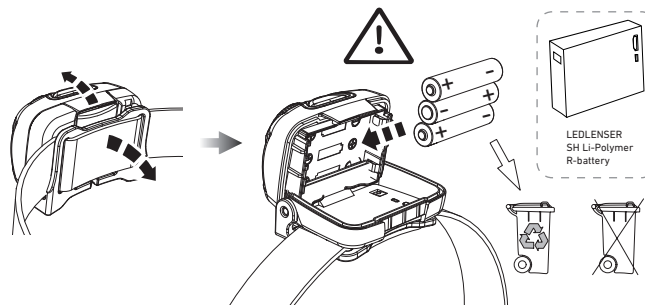

SH2

SH3

SH5

Boost

Low voltage lighting mode (SH3/SH5)

Ledlenser GmbH & Co. KG
Kronenstr. 5-7 • 42699 Solingen • Germany
Phone +49 212/5948-0 Fax +49 212/5948-200
info@ledlenser.com

SH2/SH3/SH5_V.01
25.12.2019
1J12A0352