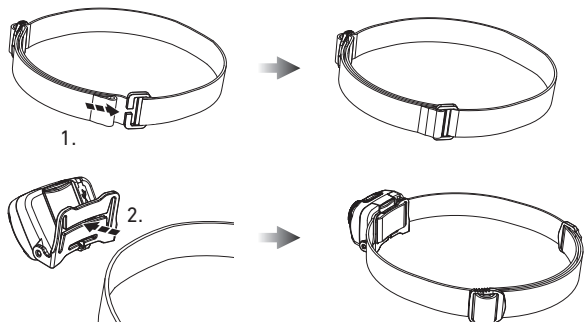

SH2

SH3

SH5

Boost

Low voltage lighting mode (SH3/SH5)

Ledlenser GmbH & Co. KG
Kronenstr. 5-7 • 42699 Solingen • Germany
Phone +49 212/5948-0 Fax +49 212/5948-200
info@ledlenser.com

SH2/SH3/SH5_V.01
25.12.2019
1J12A0352