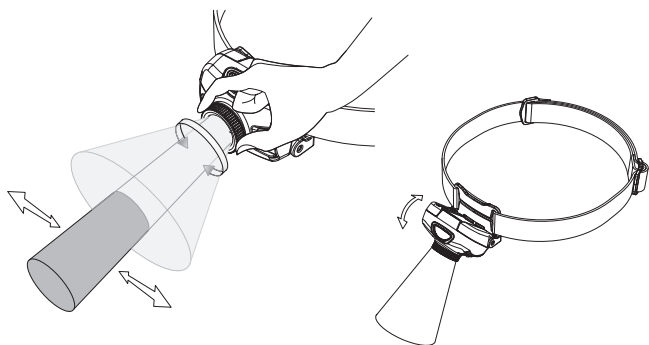

SH2

SH3

SH5

Boost

Low voltage lighting mode (SH3/SH5)

Ledlenser GmbH & Co. KG
Kronenstr. 5-7 • 42699 Solingen • Germany
Phone +49 212/5948-0 Fax +49 212/5948-200
info@ledlenser.com

SH2/SH3/SH5_V.01
25.12.2019
1J12A0352