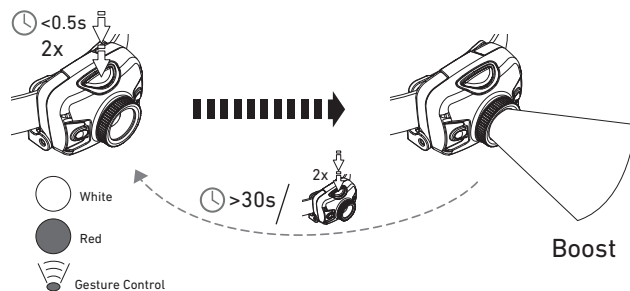

Boost

Low voltage lighting mode (SH3/SH5)