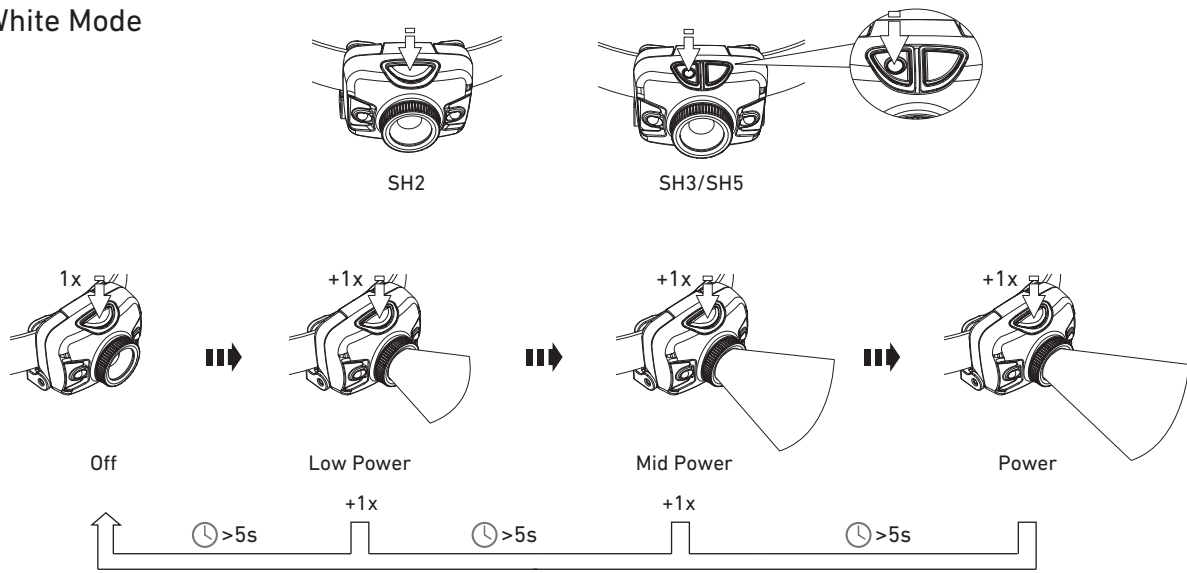

White Mode

Red Mode Gesture Control