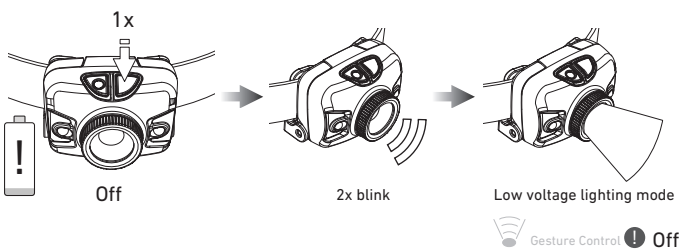

Ledlenser GmbH & Co. KG
Kronenstr. 5-7 • 42699 Solingen • Germany
Phone +49 212/5948-0 Fax +49 212/5948-200
info@ledlenser.com

SH2/SH3/SH5_V.01
25.12.2019
1J12A0352