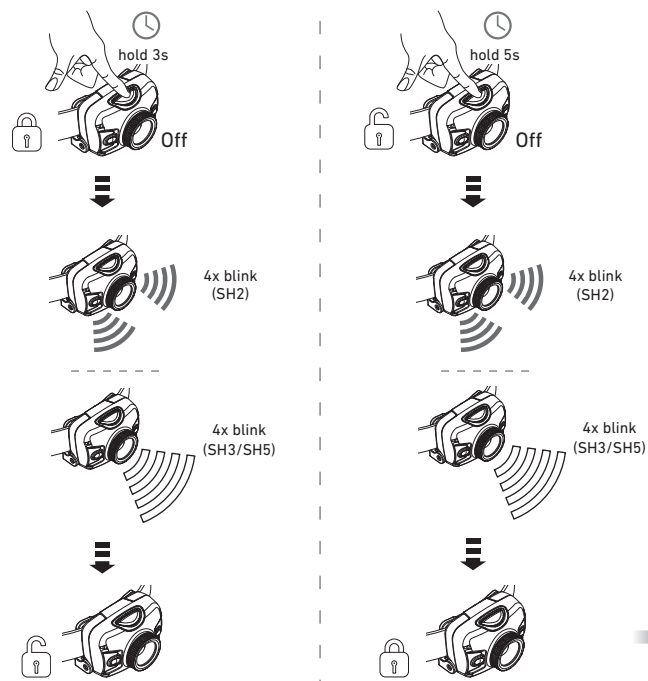

Boost

Low voltage lighting mode (SH3/SH5)